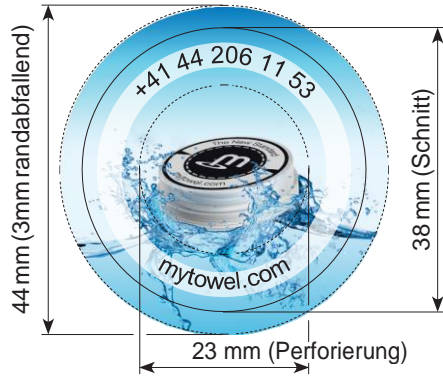

ART WORK SHEET

Label 38mm

(3 mm Randabfallend Durchmesser 44 mm)

Data Type:

4/0 colored, CMYK, 300dpi, eps, tif, jpeg, pdf

With Ringwording Ingredients:

Distance Text to the edge always 1,5 mm,
with Digital print font colored on white
background
Minimum Size 2,8 Point

Version 1 Offsetprint

Full-surface Printing possible

(starting at 5000 Pieces)

File Size Offset:

Final Size incl. Trimming edge for off-press 44 mm
Printable area 38 mm
Area within perforated area 23 mm

Version 2 Digitalprint

Printing Area up to 35 mm \varnothing possible

File Size Digital:

Final Size 38 mm, printable area 35 mm,
no trimming edge
Area within perforated area 23 mm